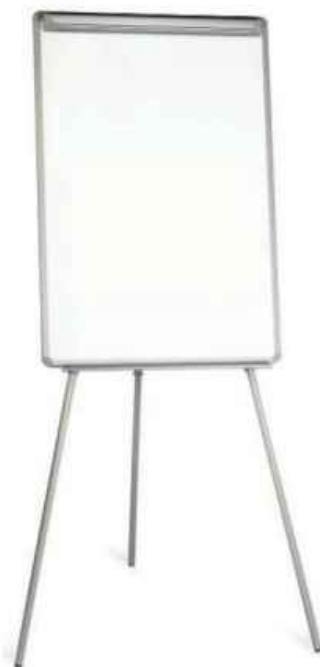

## EASY TRIPOD EASEL

Magnetic easel aluminium frame with adjustable paper holder

- Highly portable easel with choice of size and surface
- Easy to assemble and adjustable height (A1: 0,91-1,76mm; Euro: 1,15-1,95mm)
- Adjustable flip pad clamp, for use with any flipchart pad
- Model available with 2 magnetic extension bars that allow you to present up to 3 sheets of paper
- Full length pen tray
- Lightweight aluminium frame
- Professional use

The extendable arms allow you to multiply by three the available surface.

### EASY TRIPOD EASEL

Size (mm)	MELAMINE	MELAMINE WITH EXTENSIBLE ARMS	LACQUERED STEEL	LACQUERED STEEL WITH EXTENSIBLE ARMS
A1- 600x850 (board)	E4H600045	E4H600046	E4H600045	E4H600046
Euro - 700x1000 (board)	E4Z500045	E4Z500046	E4Z500045	E4Z500046

## FRAMELESS CLASSIC EASEL

Popular frameless tripod dry erase easel

- Frameless quality melamine surface
- Available in A1 and Euro size versions
- Simple pad hanger
- Easy to assemble and adjustable height (A1: 0,91-1,76mm; Euro: 1,15-1,95mm)
- Full length metallic pen tray
- Lightweight portable solution