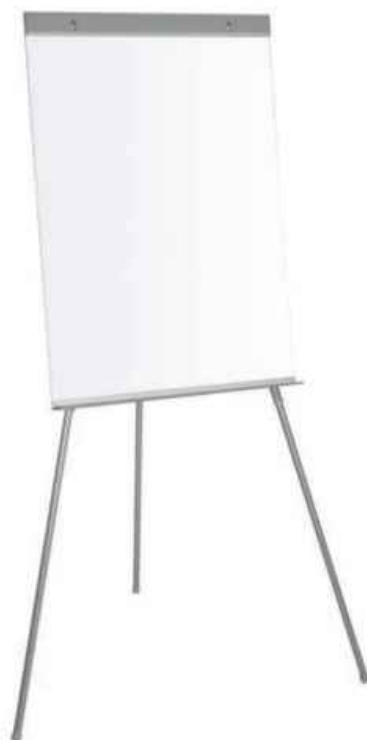

## EASY TRIPOD EASEL

Magnetic easel aluminium frame with adjustable paper holder

- Highly portable easel with choice of size and surface
- Easy to assemble and adjustable height (A1: 0,91-1,76mm; Euro: 1,15-1,95mm)
- Adjustable flip pad clamp, for use with any flipchart pad
- Model available with 2 magnetic extension bars that allow you to present up to 3 sheets of paper
- Full length pen tray
- Lightweight aluminium frame
- Professional use

### EASY TRIPOD EASEL

Size (mm)	MELAMINE	MELAMINE WITH EXTENSIBLE ARMS	LACQUERED STEEL	LACQUERED STEEL WITH EXTENSIBLE ARMS
A1- 600x850 (board)	E4H600045	E4H600046	E4H600045	E4H600046
Euro - 700x1000 (board)	E4Z500045	E4Z500046	E4Z500045	E4Z500046

## FRAMELESS CLASSIC EASEL

Popular frameless tripod dry erase easel

- Frameless quality melamine surface
- Available in A1 and Euro size versions
- Simple pad hanger
- Easy to assemble and adjustable height (A1: 0,91-1,76mm; Euro: 1,15-1,95mm)
- Full length metallic pen tray
- Lightweight portable solution

### FRAMELESS CLASSIC EASEL

Size (mm)	Code
A1- 600x850 (board)	E4H600043
Euro - 700x1000 (board)	E4Z500043